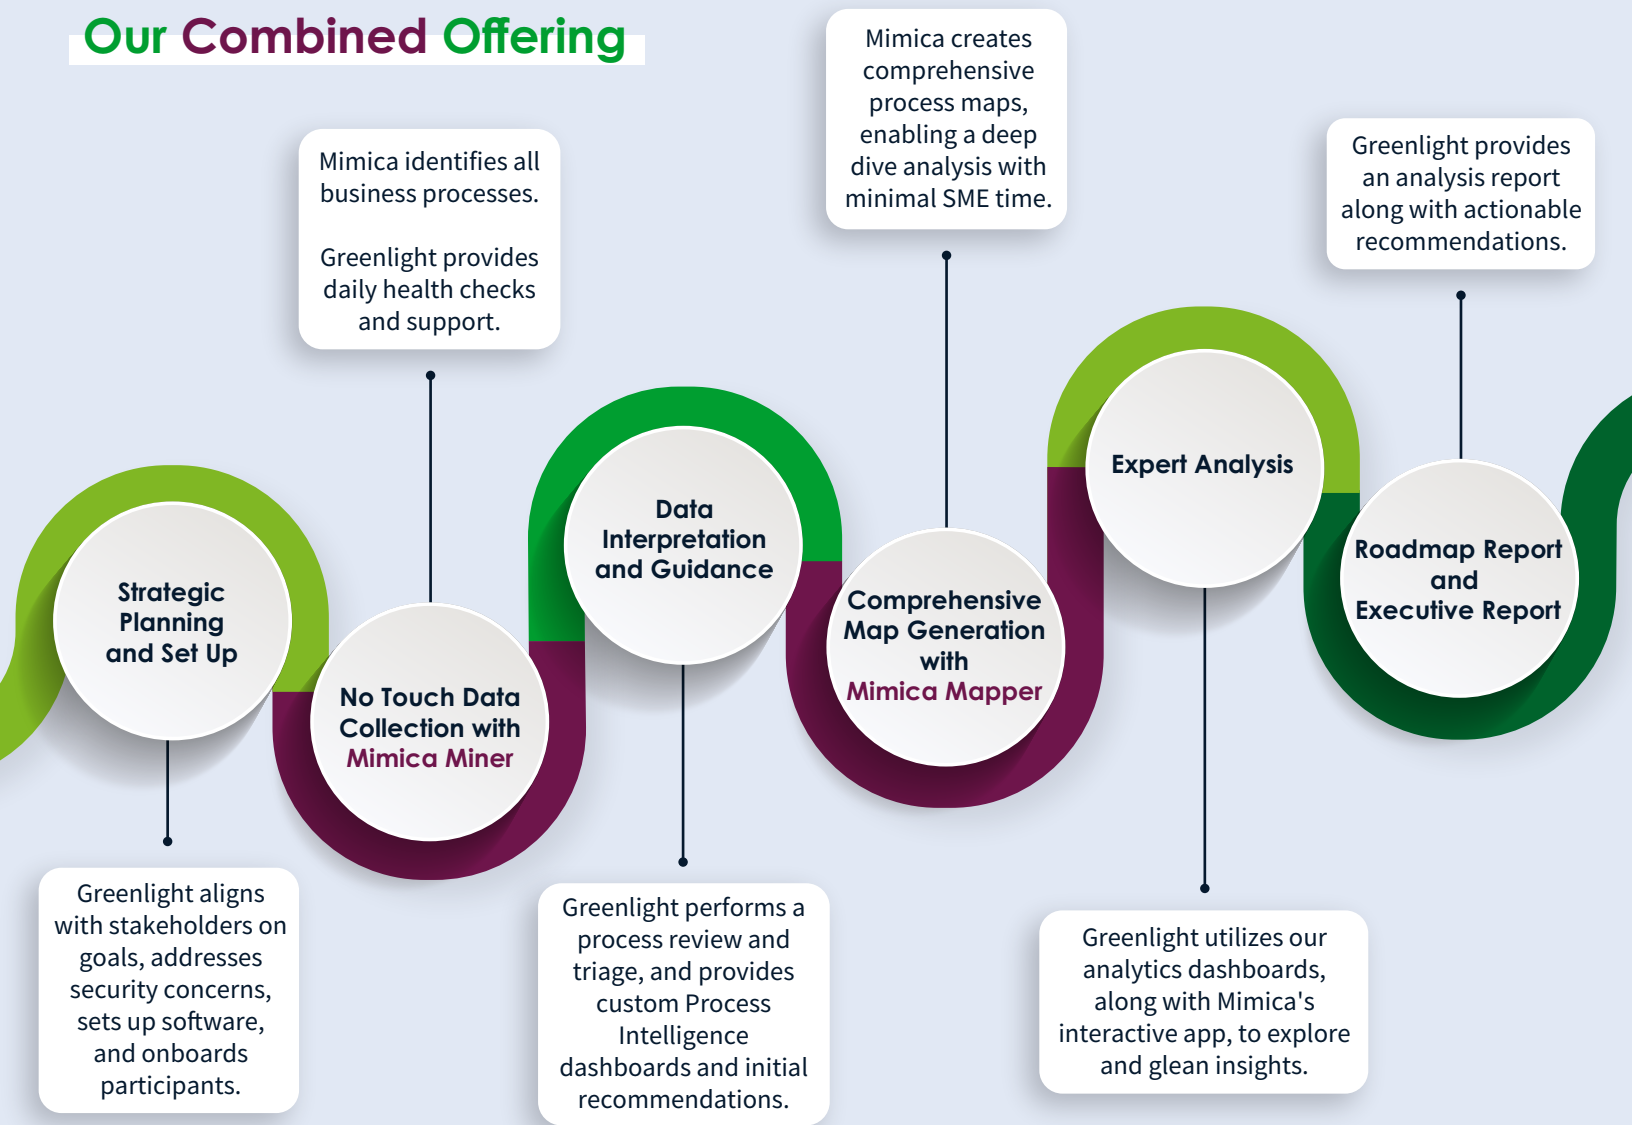

Discover, optimize, automate, and succeed with *Process Intelligence*.

What is Process Intelligence?

Process Intelligence is an automatic and systematic way to collect data about an organization's business processes and operational flows. Leverage this advanced AI technology to supercharge process discovery, accelerate automation programs, and drive your digital transformation.

Our Combined Offering

Manual Process Discovery

Consensus	LOW
Completeness	LOW
Accuracy	MEDIUM
Time	HIGH

Process Intelligence

Consensus	HIGH
Completeness	HIGH
Accuracy	HIGH
Time	LOW

With Process Intelligence, you get:

- ✓ In-depth branching process maps
- ✓ Identified bottlenecks for smoothed operations
- ✓ Interactive tools & analytics
- ✓ Improved compliance management
- ✓ Enhanced efficiency & job satisfaction
- ✓ Quicker time to delivery

22x

automation opportunities found when using PI vs manual approaches

95%

time saved interviewing SMEs and creating process documentation

8x

improvement in ROI by focusing on the best opportunities

40%

reduction development time, as accurate process flow is provided